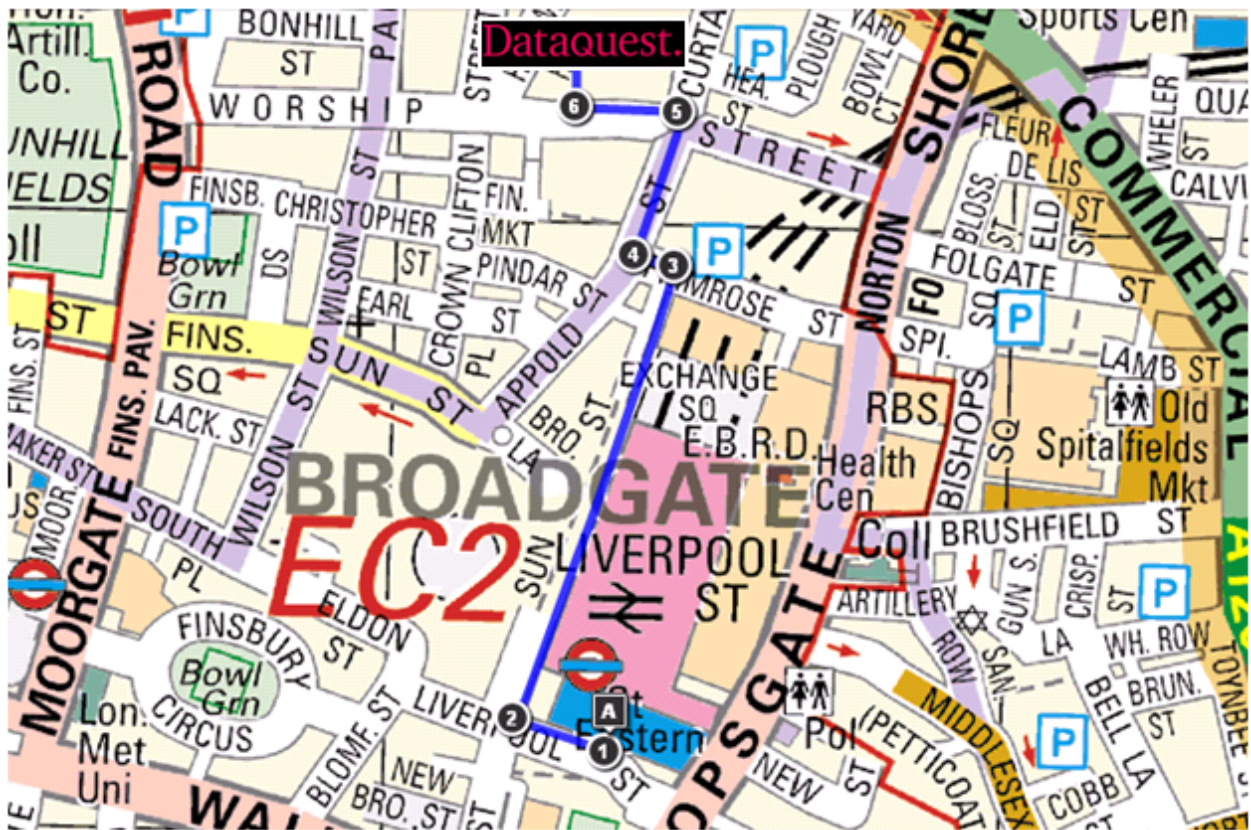

## Liverpool Street to Dataquest:

- 1: Depart on Liverpool Street.
- 2: Turn Right onto Sun Street Passage.
- 3: Turn Left onto Primrose Street.
- 4: Turn Right onto Appold Street
- 5: Turn Left onto Worship Street.
- 6 Continue to 87A