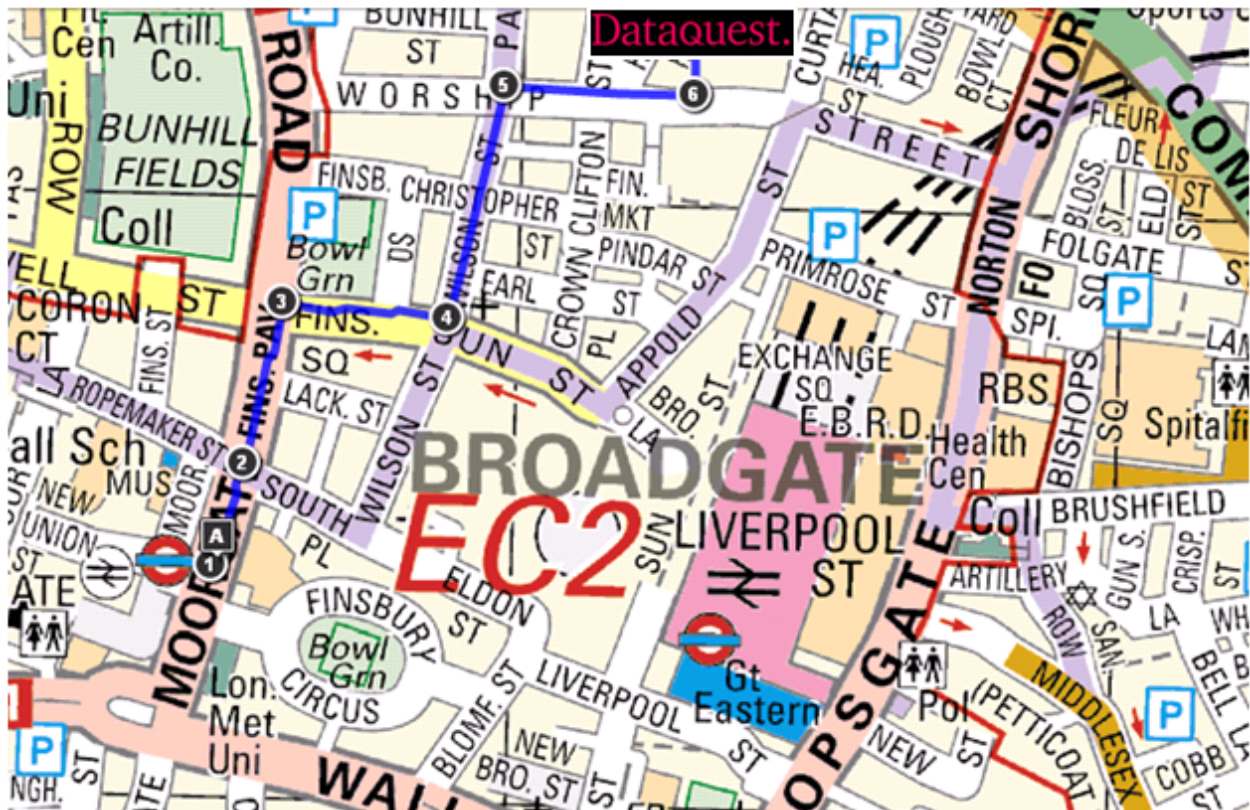

## Moorgate to Dataquest:

- 1: Depart on Moorgate.
- 2: Continue on Moorgate.
- 3: Turn Right onto Finsbury Square.
- 4: Turn Left onto Wilson Street.
- 5: Turn Right onto Worship Street.
- 6: Continue down to 87A.