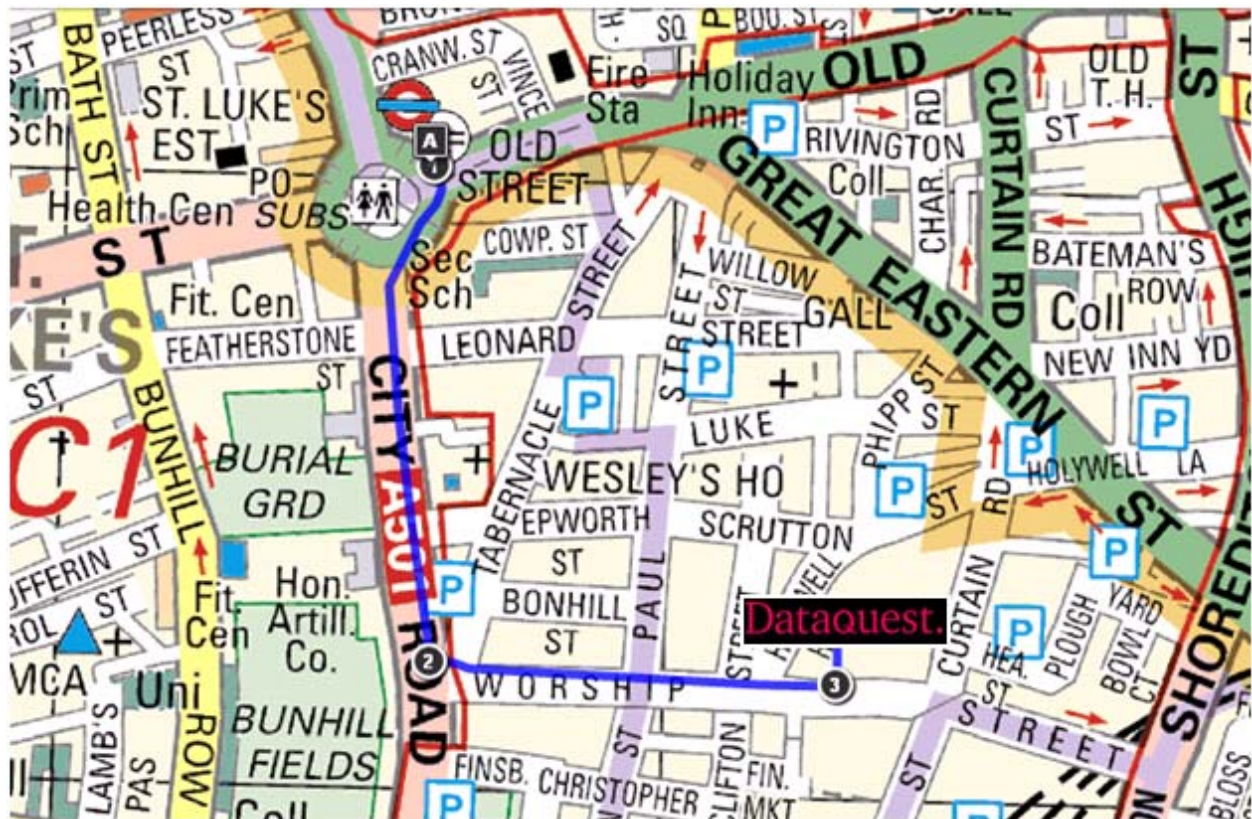

Old Street to Dataquest:

- 1: At the roundabout, take the second exit onto City Road.
- 2: Turn Left onto Worship Street.
- 3: Continue down to 87A

Always delivering.